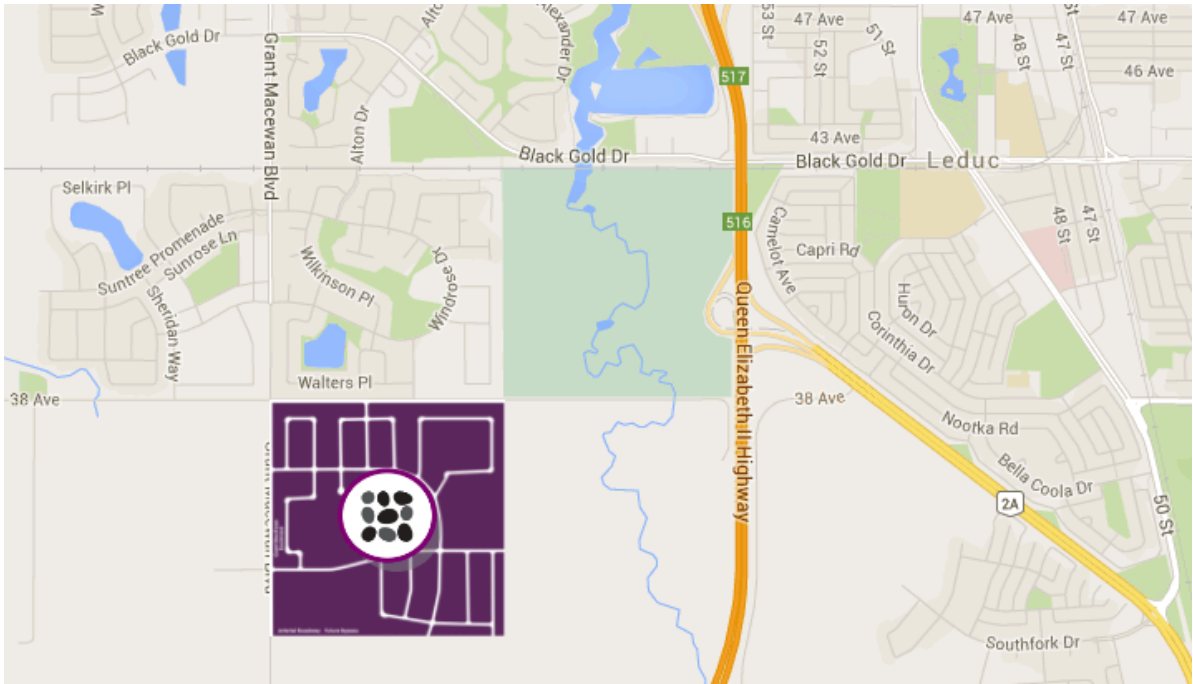

Black Stone

DIRECTIONS:

Black Stone is located in Southwest Leduc, adjacent to the Leduc Golf & Country Club.

Driving south on the Queen Elizabeth II Highway

- Take Exit 517 to merge onto 50th Ave/Highway 39 (west to Calmar/Drayton Valley). Follow for approx. 2.0 km.
- Turn left (south) onto Grant Macewan Blvd .
- Follow Grant Macewan Blvd for 1.6km to 38 Avenue.

Driving north on the Queen Elizabeth II Highway

- Take Exit 517 turn left onto 50th Ave/Highway 39 (west to Calmar/Drayton Valley). Follow for approx. 2.0 km.
- Turn left (south) onto Grant Macewan Blvd .
- Follow Grant Macewan Blvd for 1.6km to 38 Avenue.